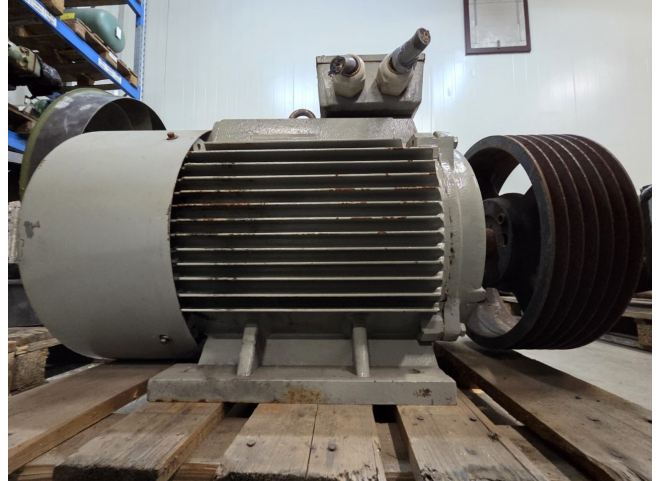

EMI 225

Specifications

Marka	EMI
Rodzaj	225
kW	55
RPM	1475
Size & Weight	850x450x570 mm (LxWxH) & 295 kg
50 Hz / 60 Hz	50/60
Stock	1

Description

Used EMI 225

Used EMI 225 electro motor with the following specifications: 50/60 Hz - 55/66 kW - 1475/1770 RPM. Dimensions: 850x450x570 mm (LxWxH) & 295 kg.